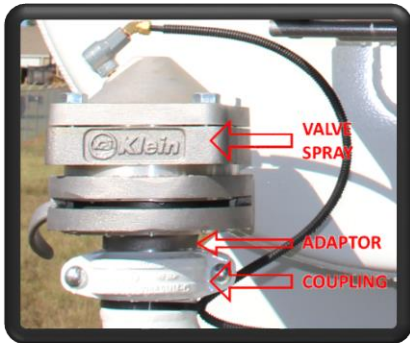

PROVEN VALUE.
~ SINCE 1957 ~

KLEIN ORIGINAL PARTS

MANUFACTURERS OF SUPERIOR QUALITY LIQUID EQUIPMENT SINCE 1957

KLEIN Original Side Spray Package

35060054	Sprayhead, Side Jet 2.5"
39075549	Valve, Air 3.0" AV x 3.0" AV. R2
39021658	Quick Release Valve

KLEIN Original Mounting Bolster Brackets

28061918	Klein Mounting Bolster Brackets
----------	---------------------------------

Klein Original Couplings and Gaskets

10025269	Coupling, AV 3.0"
10025270	Coupling, AV 4.0"
18070445	Grooved Adaptor, 3.0" AV
18024496	Grooved Adaptor, 4.0" AV
33025278	Gasket, Coupling 3.0"
33025279	Gasket, Coupling 4.0"

KLEIN Original Front or Rear Valve/Sprayhead Combination

39075550	Valve, Sprayhead Air 3"
39075587	Valve, Sprayhead Hydraulic 3"

KLEIN Original Ball Valves

39027250	1.0" Ball Valve
39020669	1.5" Ball Valve
39016894	2.0" Ball Valve
39032487	2.5" Ball Valve