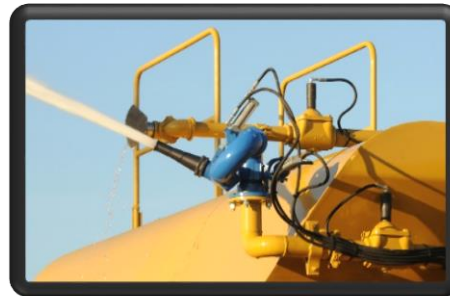

MANUFACTURERS OF SUPERIOR QUALITY LIQUID EQUIPMENT SINCE 1957

KLEIN Original Water Pumps

31066183	Klein KP3FL PTO Driven PUMP
31065171	Klein KP3H Hydraulic PUMP
31066703	Klein KP3H Potable Water PUMP
31066333	Klein KP4H Mining High Capacity PUMP

KLEIN Original Motors

27032156	Hydraulic Motor On-Road
27032864	Hydraulic Motor Off-Road

KLEIN Turret Monitors

34073545	TURRET MONITOR PNEUMATIC 12V/24V
34073546	TURRET MONITOR HYDRAULIC 24V

KLEIN Control Panel