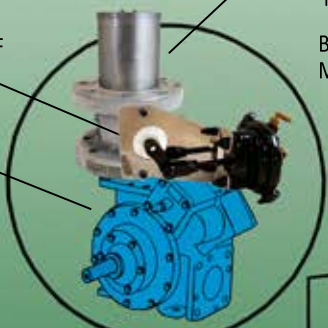

Bobtail Delivery Trucks

Repair Kits
 ME990-24VRK ME815-10SRK
 ME990-PGA ME815-16SRK

Pressure Relief Valve
 MEV200FIR
 MEV300FIR

Air Actuator
 ME207
 ME207SF

Blackmer 3" Pump
 BLATLGLF3C

Proximity Interlock Wheel
 Chock Bracket Assembly
 ME200PIBK

Wheel Chock Block
 ME200

Globe Valve
 ME825-16
 ME825IBC-16

Angle Valve
 ME815-16
 ME449EXS/22

Back Check Valve
 ME870S-16

Back Check Valve
 ME870S-6

Back Check Valve
 ME870S-16

Globe Valve
 ME825-10

Excess Flow Valve
 ME880S

Hydrostatic Relief Valve
 MEH50/450
 MEH225
 MEH225SS

Bypass Valve
 ME840C-16

Accu-Max Float Gauge
 ME930-72, ME930-79, ME930-84

Internal Valve
 ME990A-10-85

Air Actuator
 ME205

Globe Valve
 ME825-10

Adapter
 ME217
 ME217A

Acme Cap
 ME229-1
 ME229F-1
 ME229F5-1

MEC Smart In terlock Technology
 ME217PIB
 ME868PIB
 ME503PIB

Hose End Swivel
 ME850SS-8

Hose End Valve
 ME800G
 ME800GC

Hose Safety Check Adapter
 ME570 ME571
 ME572 ME574