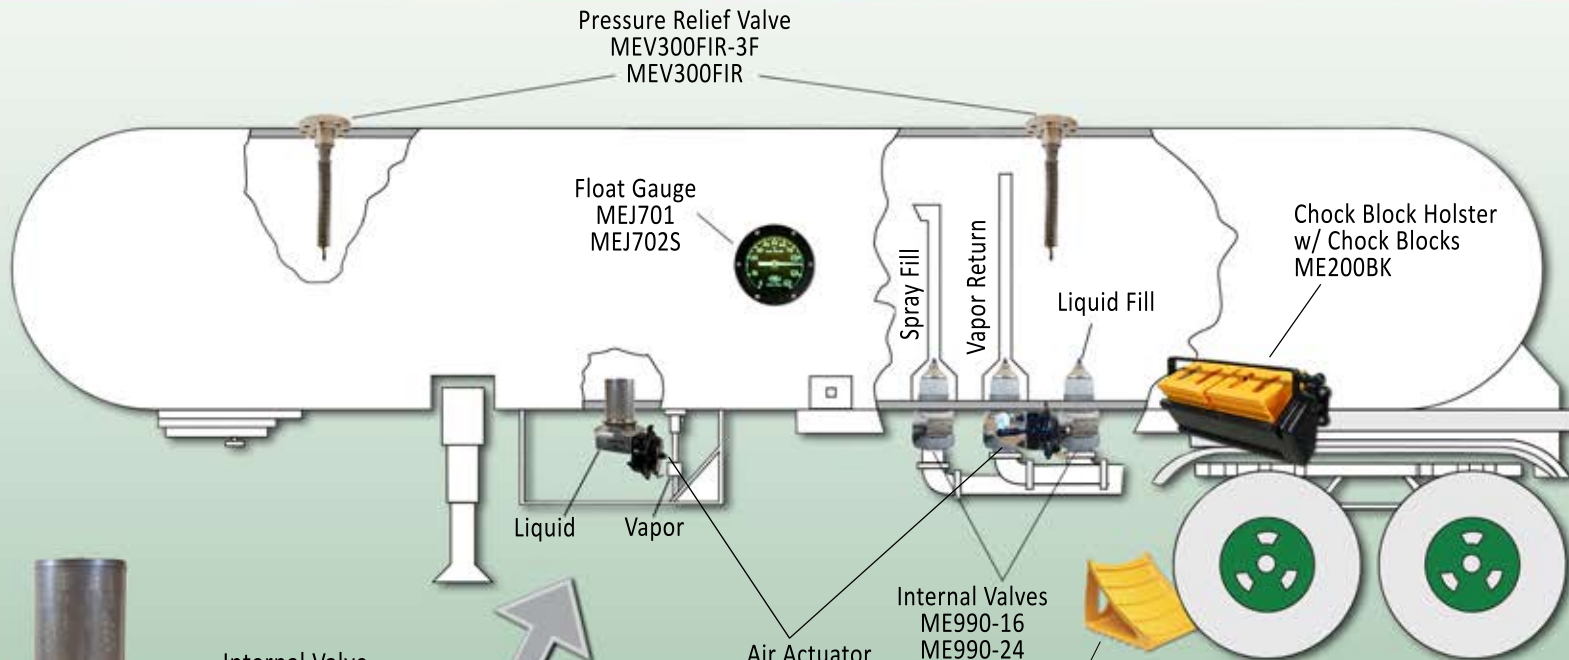

- Repair Kits  
 ME990-24VRK  
 ME990-PGA  
 MEJ701  
 MEJ402S  
 ME930-905

Internal Valve  
 ME990-4F

Internal Valve  
 ME990-16

Angle Valve  
 ME815-4

Cap  
 ME441F8

Globe Valve  
 ME825-24

Safety Interlock  
 ME503PIB

Cap  
 ME431F-1  
 ME441F-1  
 ME441F8-1

Adapters  
 ME503-16  
 ME252-16

4" Pump  
 BLATLGLF4

Internal Valves  
 ME990-16  
 ME990-24  
 ME990S-3F-24

Air Actuator  
 ME206  
 ME208SF

Chock Block  
 ME200

Globe Valve  
 ME824P-16  
 ME825-24

Adapter  
 ME502-16/10  
 Cap  
 ME431F-1

Adapters  
 ME503-16  
 Caps  
 ME441F-1  
 ME441FS-1