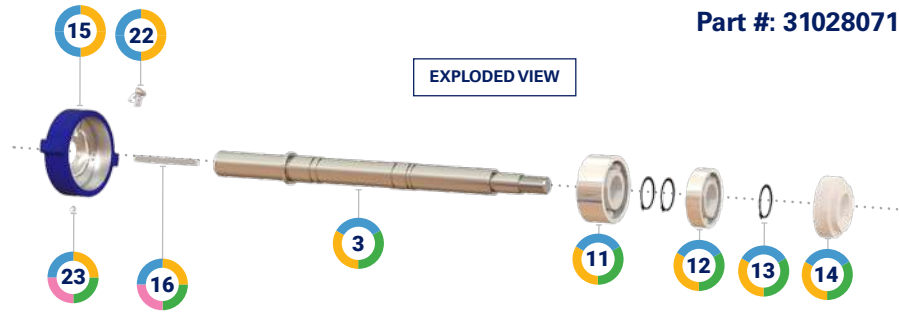

# WATEREND, PUMP ASSEMBLY

Series: FL

Part #: 31028071

WATEREND

ASSEMBLED VIEW

EXPLODED VIEW

ITEM	DESCRIPTION	QUANTITY	PART NUMBER	WEIGHT (lbs.)	PUMP ASSEMBLY (31028071)	POWERHEAD ASSEMBLY (31085580)	REBUILD KIT (44076855)	SEAL KIT (33078168)
1	Impeller	1	31028777	13	✓	✓		
2	Volute	1	31028782	25.8	✓			
3	Shaft	1	31028518	4.5	✓	✓	✓	
4	Seal, Mechanical	1	33028521	0.1	✓	✓	✓	✓
5	Head, Suction	1	31028477	17.6	✓			
6	Key	1	29028806	0.03	✓	✓	✓	✓
7	Gasket	2	33015120	0.01	✓	✓	✓	✓
8	Housing, Bearing	1	31015122	12.8	✓	✓		
9	Nut	1	15011187	0.06	✓	✓	✓	✓
10	Washer, Flat	1	15072035	0.03	✓	✓	✓	✓
11	Bearing, Ball	1	04076807	1.2	✓	✓	✓	
12	Bearing, Ball	1	04076806	0.5	✓	✓	✓	
13	Ring, Snap	3	15028528	0.03	✓	✓	✓	
14	Cap, Drip	1	07015124	0.02	✓	✓	✓	
15	Cap, Bearing	1	07024319	0.5	✓	✓		
16	Key	1	29024424	0.03	✓	✓	✓	✓
17	Bolt	8	15030859	0.04	✓			
18	Bolt	8	15030858	0.04	✓	✓		
19	Washer, Lock	16	15031068	0.01	✓			
20	Washer, Lock	8	15031068	0.01		✓		
21	Plug	3	18030530	0.02	✓			
22	Fitting, Grease	2	18027346	0.03	✓	✓		
23	Screw, Set	1	15031265	0.01	✓	✓	✓	✓
24	Pump Assembly	1	31028071	77.4				
25	Powerhead Assembly	1	31085580	33.39				
26	Rebuild Kit	1	44076855	6.55				
27	Seal Kit	1	33078168	0.3				

- > Frame mount. Long shaft.
- > 4" NPT inlet x 3" NPT outlet
- > Rotation: Clockwise
- > Pump manual