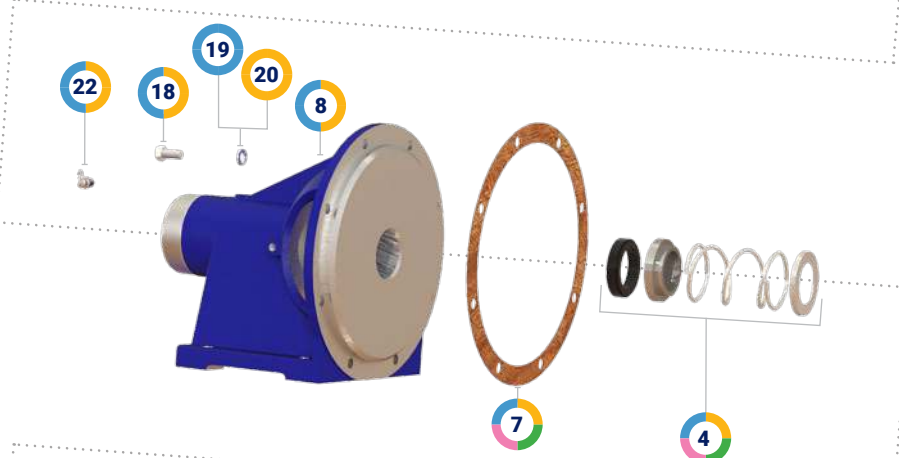

# WATEREND, PUMP ASSEMBLY

Series: FL

Part #: 31028071

WATEREND

ASSEMBLED VIEW

EXPLODED VIEW

ITEM	DESCRIPTION	QUANTITY	PART NUMBER	WEIGHT (lbs.)	PUMP ASSEMBLY (31028071)	POWERHEAD ASSEMBLY (31085580)	REBUILD KIT (44076855)	SEAL KIT (33078168)
1	Impeller	1	31028777	13	✓	✓		
2	Volute	1	31028782	25.8	✓			
3	Shaft	1	31028518	4.5	✓	✓	✓	
4	Seal, Mechanical	1	33028521	0.1	✓	✓	✓	✓
5	Head, Suction	1	31028477	17.6	✓			
6	Key	1	29028806	0.03	✓	✓	✓	✓
7	Gasket	2	33015120	0.01	✓	✓	✓	✓
8	Housing, Bearing	1	31015122	12.8	✓	✓		
9	Nut	1	15011187	0.06	✓	✓	✓	✓
10	Washer, Flat	1	15072035	0.03	✓	✓	✓	✓
11	Bearing, Ball	1	04076807	1.2	✓	✓	✓	
12	Bearing, Ball	1	04076806	0.5	✓	✓	✓	
13	Ring, Snap	3	15028528	0.03	✓	✓	✓	
14	Cap, Drip	1	07015124	0.02	✓	✓	✓	
15	Cap, Bearing	1	07024319	0.5	✓	✓		
16	Key	1	29024424	0.03	✓	✓	✓	✓
17	Bolt	8	15030859	0.04	✓			
18	Bolt	8	15030858	0.04	✓	✓		
19	Washer, Lock	16	15031068	0.01	✓			
20	Washer, Lock	8	15031068	0.01		✓		
21	Plug	3	18030530	0.02	✓			
22	Fitting, Grease	2	18027346	0.03	✓	✓		
23	Screw, Set	1	15031265	0.01	✓	✓	✓	✓
24	Pump Assembly	1	31028071	77.4				
25	Powerhead Assembly	1	31085580	33.39				
26	Rebuild Kit	1	44076855	6.55				
27	Seal Kit	1	33078168	0.3				

- > Frame mount. Long shaft.
- > 4" NPT inlet x 3" NPT outlet
- > Rotation: Clockwise
- > Pump manual