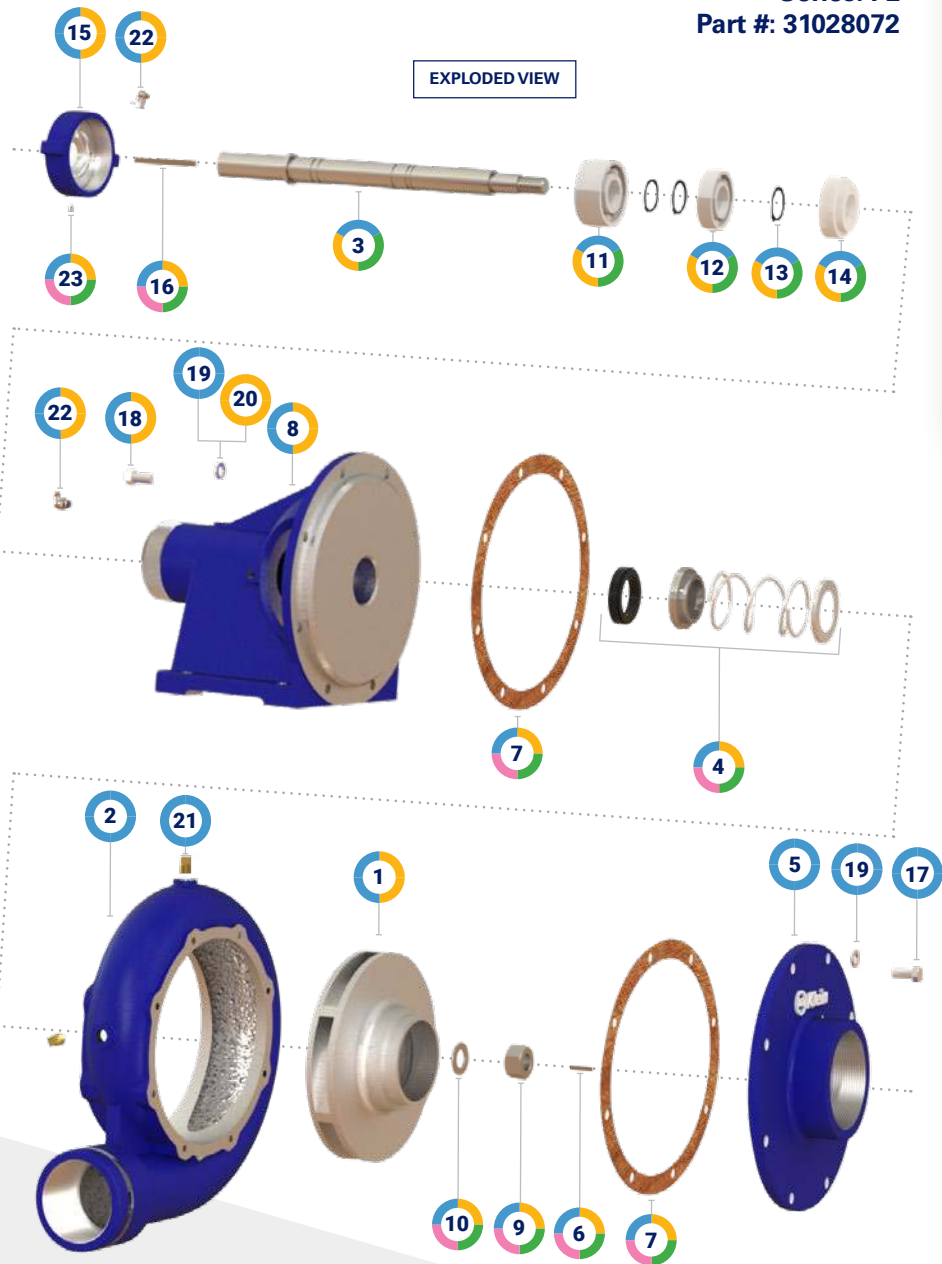

# WATEREND, PUMP ASSEMBLY

Series: FL

Part #: 31028072

WATEREND

ITEM	DESCRIPTION	QUANTITY	PART NUMBER	WEIGHT (lbs.)	PUMP ASSEMBLY (31028072)	POWERHEAD ASSEMBLY (31085835)	REBUILD KIT (44076847)	SEAL KIT (33078168)
1	Impeller	1	31028778	13	✓	✓		
2	Volute	1	31028782	25.8	✓			
3	Shaft	1	31028518	4.5	✓	✓	✓	
4	Seal, Mechanical	1	33028521	0.1	✓	✓	✓	✓
5	Head, Suction	1	31028477	17.6	✓			
6	Key	1	29028806	0.03	✓	✓	✓	✓
7	Gasket	2	33015120	0.01	✓	✓	✓	✓
8	Housing, Bearing	1	31015122	12.8	✓	✓		
9	Nut	1	15011187	0.06	✓	✓	✓	✓
10	Washer, Flat	1	15072035	0.03	✓	✓	✓	✓
11	Bearing, Ball	1	04076807	1.2	✓	✓	✓	
12	Bearing, Ball	1	04076806	0.5	✓	✓	✓	
13	Ring, Snap	3	15028528	0.03	✓	✓	✓	
14	Cap, Drip	1	07015124	0.02	✓	✓	✓	
15	Cap, Bearing	1	07024319	0.5	✓	✓		
16	Key	1	29024424	0.03	✓	✓	✓	✓
17	Bolt	8	15030859	0.04	✓			
18	Bolt	8	15030858	0.04	✓	✓		
19	Washer, Lock	16	15031068	0.01	✓			
20	Washer, Lock	8	15031068	0.01		✓		
21	Plug	3	18030530	0.02	✓			
22	Fitting, Grease	2	18027346	0.03	✓	✓		
23	Screw, Set	1	15031265	0.01	✓	✓	✓	✓
24	Pump Assembly	1	31028072	77.4				
25	Powerhead Assembly	1	31085835	33.39				
26	Rebuild Kit	1	44076847	6.55				
27	Seal Kit	1	33078168	0.3				

- > Frame mount. Long shaft.
- > 4" NPT inlet x 3" NPT outlet
- > Rotation: Counter clockwise
- > Pump manual