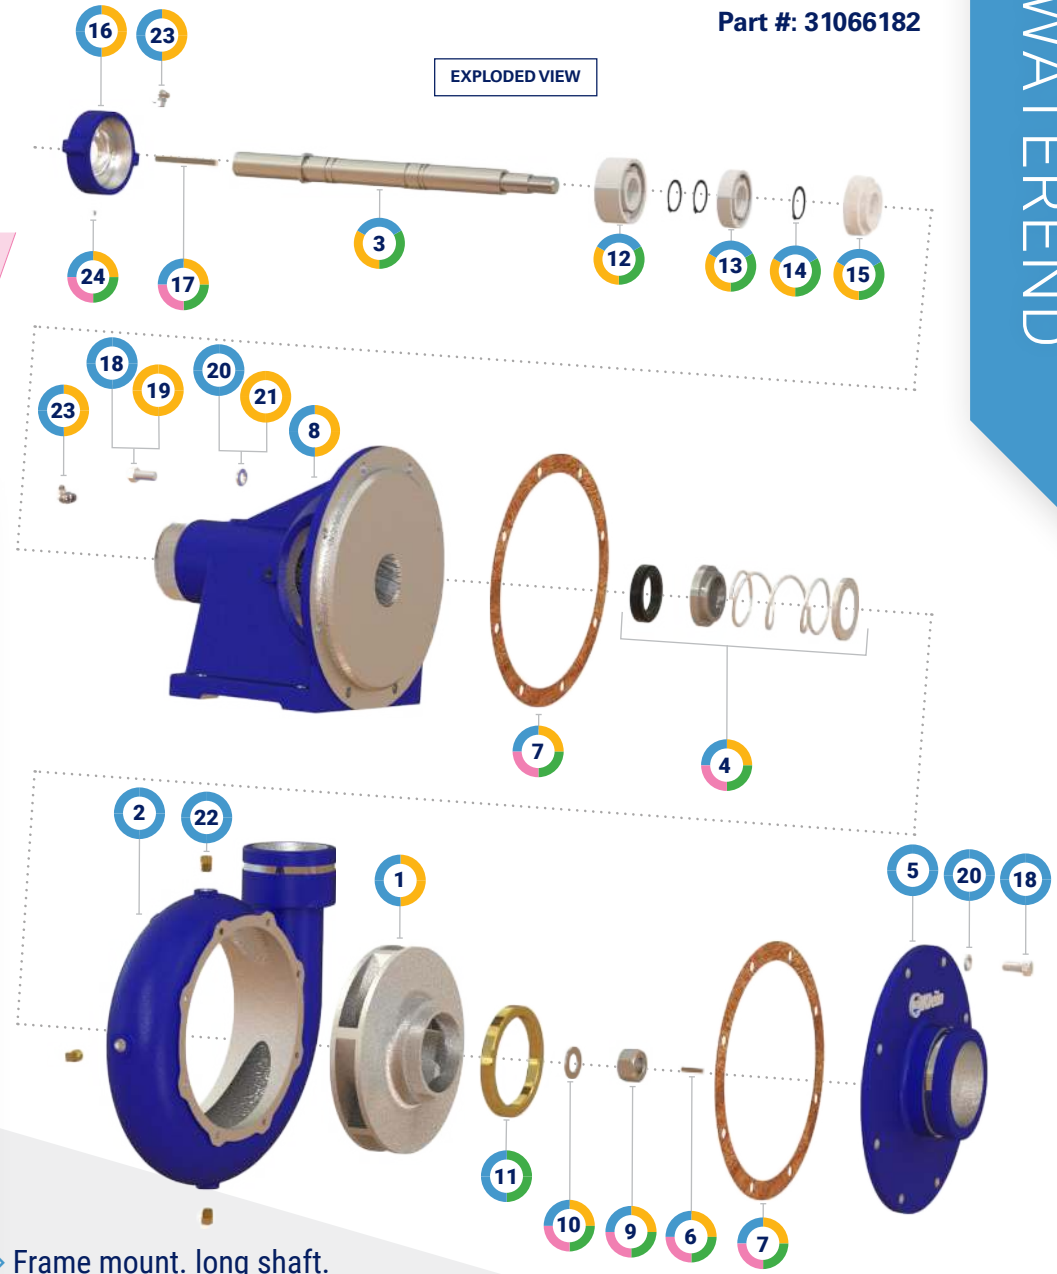

# WATEREND, PUMP ASSEMBLY

Series: FL

Part #: 31066182

WATEREND

ITEM	DESCRIPTION	QUANTITY	PART NUMBER	WEIGHT (lbs.)	PUMP ASSEMBLY (31066182)	POWERHEAD ASSEMBLY (31085833)	REBUILD KIT (44076844)	SEAL KIT (33078168)
1	Impeller	1	31028777	13	✓	✓		
2	Volute	1	31064270	25.8	✓			
3	Shaft	1	31028518	4.5	✓	✓	✓	
4	Seal, Mechanical	1	33028521	0.1	✓	✓	✓	✓
5	Head, Suction	1	31066692	6.2	✓			
6	Key	1	29028806	0.03	✓	✓	✓	✓
7	Gasket	2	33015120	0.01	✓	✓	✓	✓
8	Housing, Bearing	1	31015122	12.8	✓	✓		
9	Nut	1	15011187	0.06	✓	✓	✓	✓
10	Washer, Flat	1	15072035	0.03	✓	✓	✓	✓
11	Bearing, Bronze	1	04066693	0.4	✓		✓	
12	Bearing, Ball	1	04076807	1.2	✓	✓	✓	
13	Bearing, Ball	1	04076806	0.5	✓	✓	✓	
14	Ring, Snap	3	15028528	0.03	✓	✓	✓	
15	Cap, Drip	1	07015124	0.02	✓	✓	✓	
16	Cap, Bearing	1	07024319	0.5	✓	✓	✓	
17	Key	1	29024424	0.03	✓	✓	✓	✓
18	Bolt	16	15030858	0.04	✓			
19	Bolt	8	15030858	0.04		✓		
20	Washer, Lock	16	15031068	0.01	✓			
21	Washer, Lock	8	15031068	0.01		✓		
22	Plug	3	18030530	0.02	✓			
23	Fitting, Grease	2	18027346	0.03	✓	✓		
24	Screw, Set	1	15031265	0.01	✓	✓	✓	✓
25	Pump Assembly	1	31066182	65.6				
26	Powerhead Assembly	1	31085833	33.39				
27	Rebuild Kit	1	44076844	7.00				
28	Seal Kit	1	33078168	0.3				

- > Frame mount. long shaft.
- > 4" grooved inlet x 3.5" grooved outlet
- > Replaceable impeller wear ring
- > Rotation: Clockwise
- > Pump manual