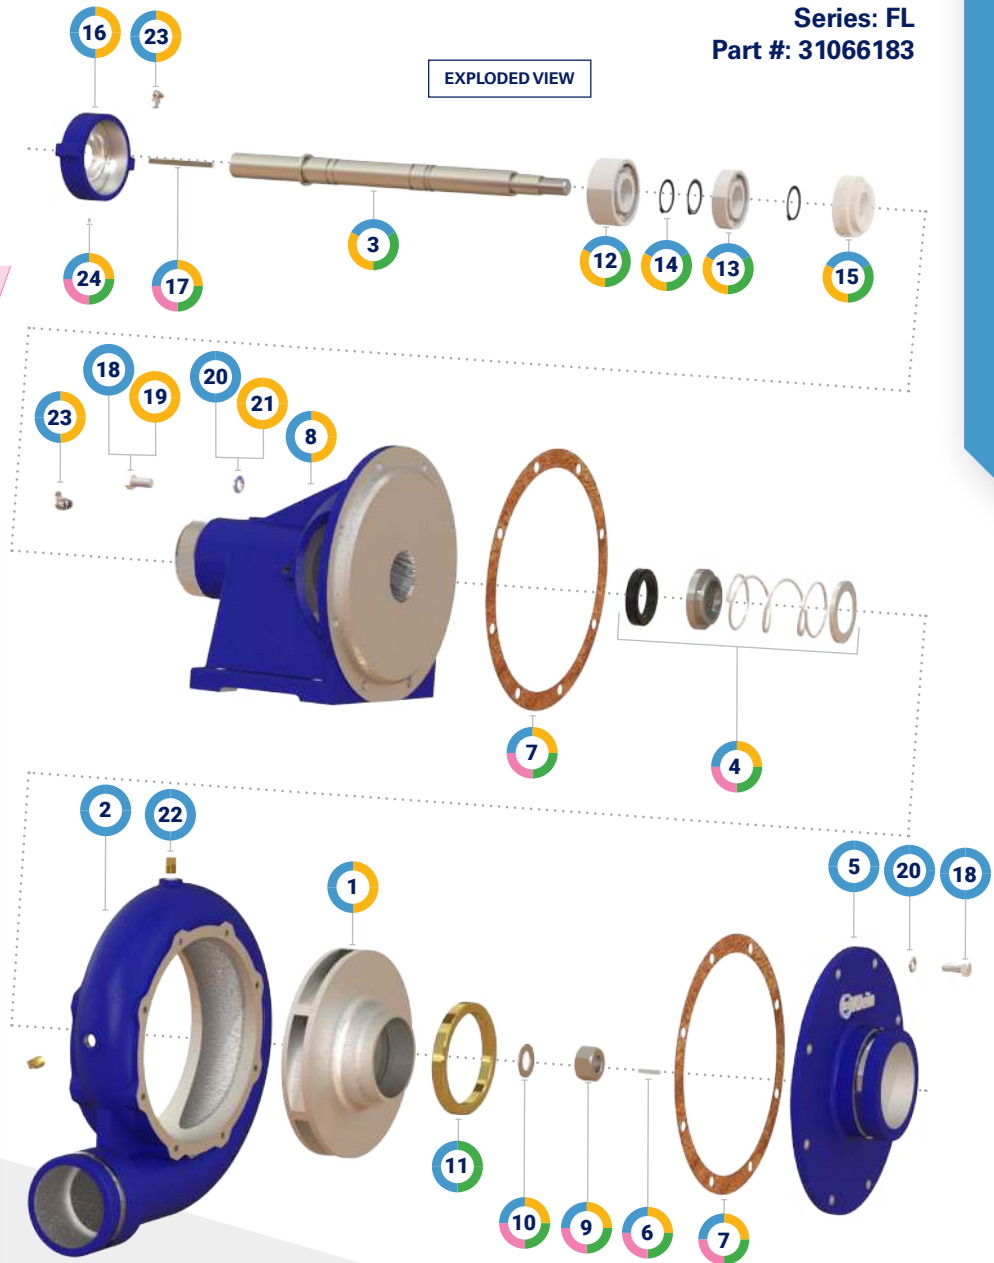

WATEREND, PUMP ASSEMBLY

Series: FL

Part #: 31066183

WATEREND

ITEM	DESCRIPTION	QUANTITY	PART NUMBER	WEIGHT (lbs.)	PUMP ASSEMBLY (31066183)	POWERHEAD ASSEMBLY (31085837)	REBUILD KIT (44076846)	SEAL KIT (33078168)
1	Impeller	1	31028778	13	✓	✓		
2	Volute	1	31064270	25.8	✓			
3	Shaft	1	31028518	4.5	✓	✓	✓	
4	Seal, Mechanical	1	33028521	0.1	✓	✓	✓	✓
5	Head, Suction	1	31066692	6.2	✓			
6	Key	1	29028806	0.03	✓	✓	✓	✓
7	Gasket	2	33015120	0.01	✓	✓	✓	✓
8	Housing, Bearing	1	31015122	12.8	✓	✓		
9	Nut	1	15011187	0.06	✓	✓	✓	✓
10	Washer, Flat	1	15072035	0.03	✓	✓	✓	✓
11	Bearing, Bronze	1	04066693	0.4	✓		✓	
12	Bearing, Ball	1	04076807	1.2	✓	✓	✓	
13	Bearing, Ball	1	04076806	0.5	✓	✓	✓	
14	Ring, Snap	3	15028528	0.03	✓	✓	✓	
15	Cap, Drip	1	07015124	0.02	✓	✓	✓	
16	Cap, Bearing	1	07024319	0.5	✓	✓		
17	Key	1	29024424	0.03	✓	✓	✓	✓
18	Bolt	16	15030858	0.04	✓			
19	Bolt	8	15030858	0.04		✓		
20	Washer, Lock	16	15031068	0.01	✓			
21	Washer, Lock	8	15031068	0.01		✓		
22	Plug	3	18030530	0.02	✓			
23	Fitting, Grease	2	18027346	0.03	✓	✓		
24	Screw, Set	1	15031265	0.01	✓	✓	✓	✓
25	Pump Assembly	1	31066183	65.6				
26	Powerhead Assembly	1	31085837	33.39				
27	Rebuild Kit	1	44076846	7.00				
28	Seal Kit	1	33078168	0.3				

- > Frame mount. long shaft.
- > 4" grooved inlet x 3.5" grooved outlet
- > Replaceable impeller wear ring
- > Rotation: Counter clockwise
- > Pump manual