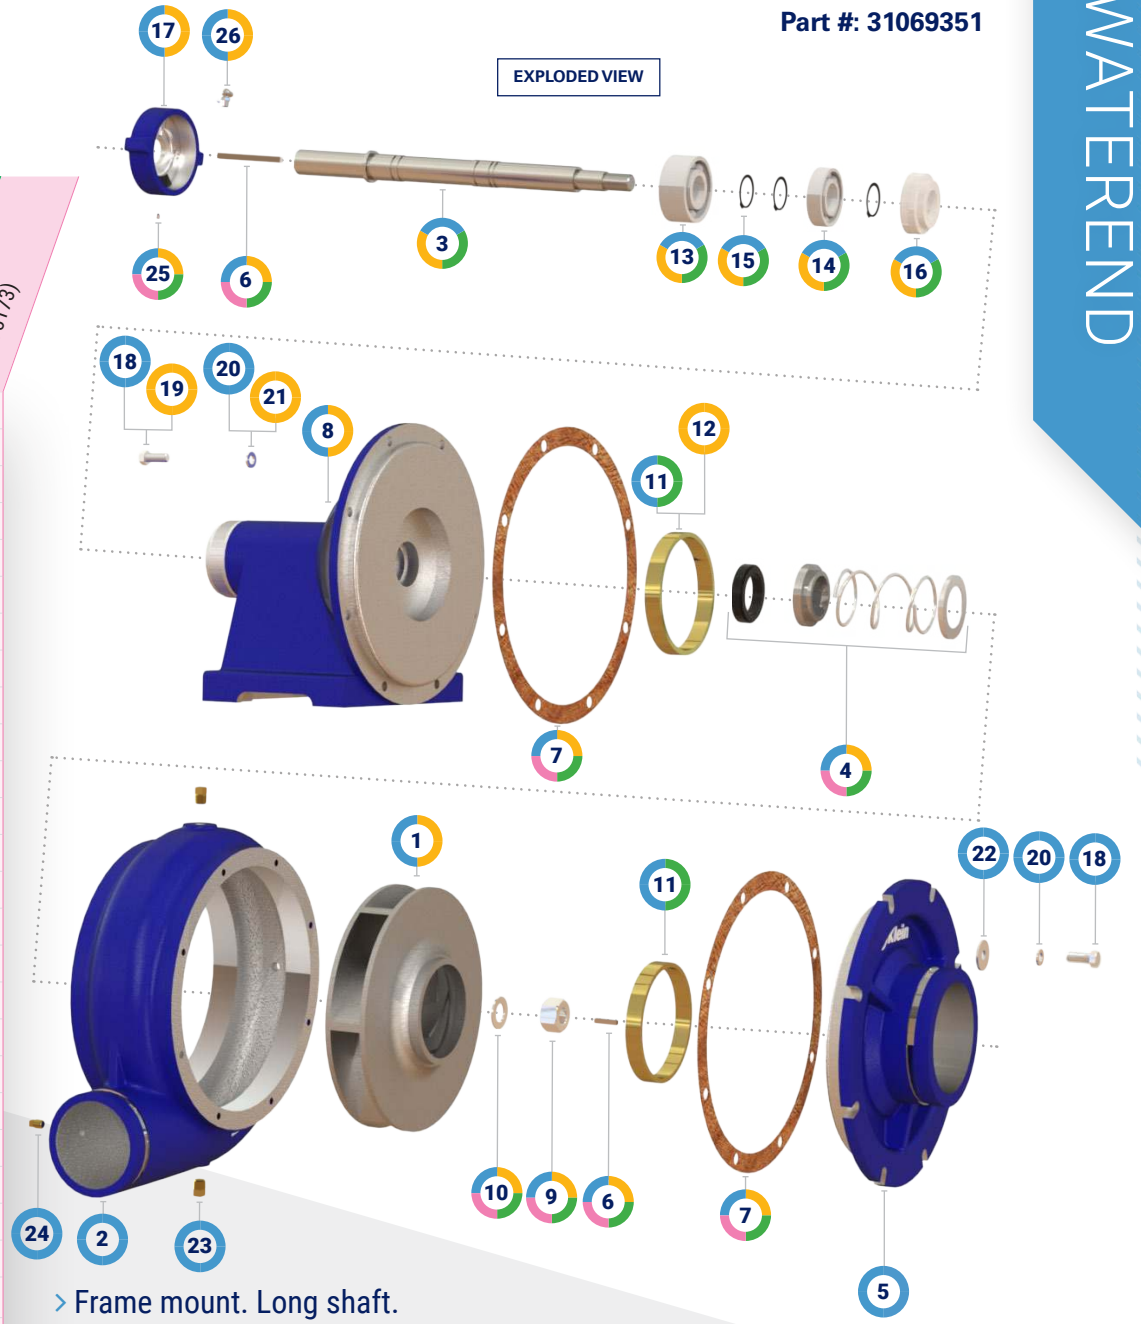

WATEREND, PUMP ASSEMBLY

Series: FL

Part #: 31069351

WATEREND

ITEM	DESCRIPTION	QUANTITY	PART NUMBER	WEIGHT (lbs.)	PUMP ASSEMBLY (31069351)	POWERHEAD ASSEMBLY (31085919)	REBUILD KIT (44077511)	SEAL KIT (33078173)
1	Impeller	1	31069131	19	✓	✓		
2	Volute	1	31061888	45	✓	✓		
3	Shaft	1	31069352	6.2	✓	✓	✓	
4	Seal, Mechanical	1	33011197	0.28	✓	✓	✓	✓
5	Head, Suction	1	31061891	6	✓	✓		
6	Key	2	29024424	0.03	✓	✓	✓	✓
7	Gasket	2	33069071	0.01	✓	✓	✓	✓
8	Housing, Bearing	1	31068247	22.6	✓	✓		
9	Nut	1	15066365	0.12	✓	✓	✓	✓
10	Washer, Flat	1	15066700	0.03	✓	✓	✓	✓
11	Bearing, Bronze	2	04068179	0.4	✓	✓	✓	
12	Bearing, Bronze	1	04068179	0.4	✓	✓		
13	Bearing, Ball	1	04076810	1.12	✓	✓	✓	
14	Bearing, Ball	1	04076809	0.31	✓	✓	✓	
15	Ring, Snap	3	15025457	0.03	✓	✓	✓	
16	Cap, Drip	1	07074801	0.02	✓	✓	✓	
17	Cap, Bearing	1	07074800	0.5	✓	✓		
18	Bolt	16	15030859	0.04	✓			
19	Bolt	8	15030859	0.04		✓		
20	Washer, Lock	16	15031068	0.01	✓			
21	Washer, Lock	8	15031068	0.01		✓		
22	Washer, Flat	8	15031058	0.01	✓			
23	Plug	3	18030530	0.02	✓			
24	Plug	1	18030529	0.01	✓			
25	Screw, Set	1	15031265	0.01	✓	✓	✓	✓
26	Fitting, Grease	2	18027346	0.03	✓	✓		
27	Pump Assembly	1	31069351	106.78				
28	Powerhead Assembly	1	31085919	55.74				
29	Rebuild Kit	1	44077511	8.56				
30	Seal Kit	1	33078173	0.48				

- > Frame mount. Long shaft.
- > 5" Grooved inlet x 4" grooved outlet
- > Rotation: Counter clockwise
- > Pump manual