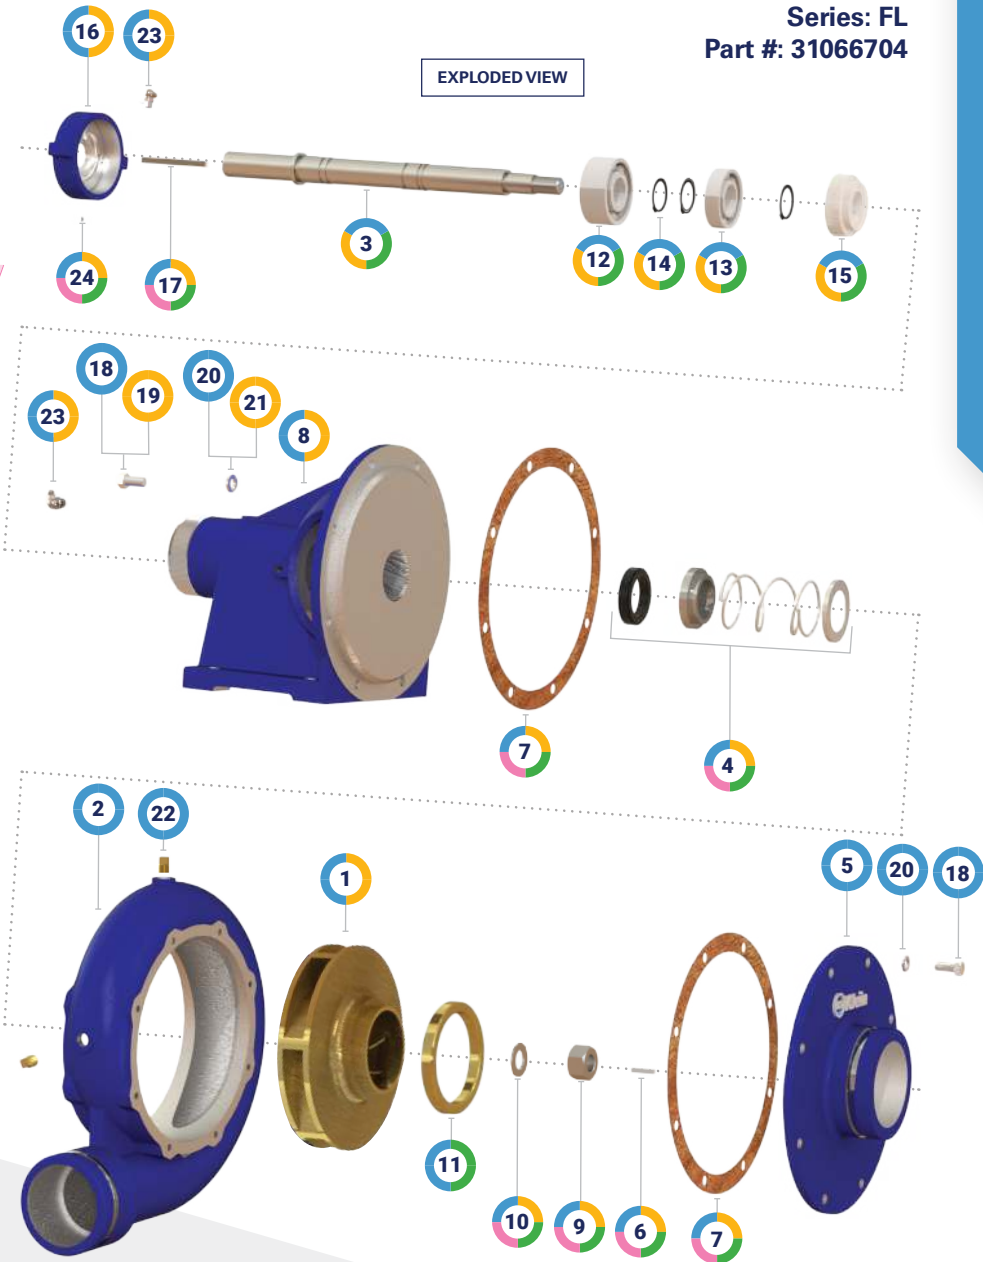

WATEREND, PUMP ASSEMBLY

Series: FL

Part #: 31066704

WATEREND

ASSEMBLED VIEW

EXPLODED VIEW

ITEM	DESCRIPTION	QUANTITY	PART NUMBER	WEIGHT (lbs.)	PUMP ASSEMBLY (31066704)	POWERHEAD ASSEMBLY (31085838)	REBUILD KIT (4407249)	SEAL KIT (33078168)
1	Impeller	1	31066690	15.2	✓	✓		
2	Volute	1	31066689	9.4	✓			
3	Shaft	1	31066705	4.5	✓	✓	✓	
4	Seal, Mechanical	1	33028521	0.1	✓	✓	✓	✓
5	Head, Suction	1	31066692	6.2	✓			
6	Key	1	29066701	0.03	✓	✓	✓	✓
7	Gasket	2	33015120	0.01	✓	✓	✓	✓
8	Housing, Bearing	1	31015122	12.8	✓	✓		
9	Nut	1	15077155	0.06	✓	✓	✓	✓
10	Washer, Flat	1	15072035	0.03	✓	✓	✓	✓
11	Bearing, Bronze	1	04066693	0.4	✓	✓	✓	
12	Bearing, Ball	1	04076807	1.2	✓	✓	✓	
13	Bearing, Ball	1	04076806	0.5	✓	✓	✓	
14	Ring, Snap	3	15028528	0.03	✓	✓	✓	
15	Cap, Drip	1	07015124	0.02	✓	✓	✓	
16	Cap, Bearing	1	07024319	0.5	✓	✓		
17	Key	1	29024424	0.03	✓	✓	✓	✓
18	Bolt	16	15030858	0.04	✓			
19	Bolt	8	15030858	0.04		✓		
20	Washer, Lock	16	15031068	0.01	✓			
21	Washer, Lock	8	15031068	0.01		✓		
22	Plug	3	18076271	0.02	✓			
23	Fitting, Grease	2	18027346	0.03	✓	✓		
24	Screw, Set	1	15031265	0.01	✓	✓	✓	✓
25	Pump Assembly	1	31066704	52.01				
26	Powerhead Assembly	1	31085838	35.55				
27	Rebuild Kit	1	4407249	7.00				
28	Seal Kit	1	33078168	0.3				

- > Frame mount. long shaft.
- > 4" grooved inlet x 3.5" grooved outlet
- > Replaceable impeller wear ring
- > Rotation: Counter clockwise
- > Pump manual