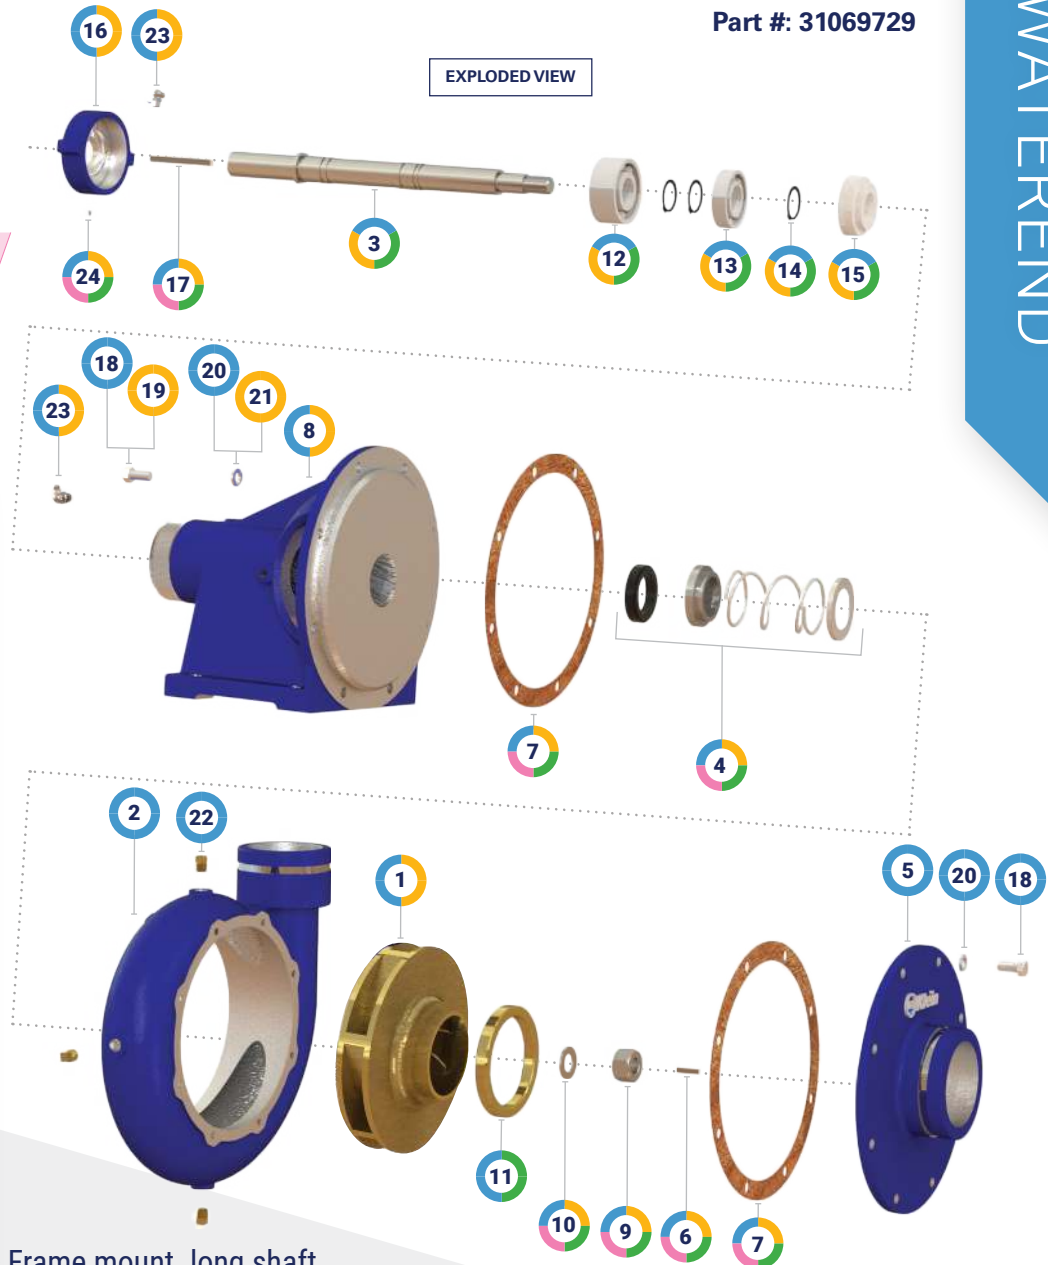

ASSEMBLED VIEW

25

ITEM	DESCRIPTION	QUANTITY	PART NUMBER	WEIGHT (lbs.)	PUMP ASSEMBLY (31069729)	POWERHEAD ASSEMBLY (31085834)	REBUILD KIT (44077157)	SEAL KIT (33078168)
1	Impeller	1	31069728	15.2	✓	✓		
2	Volute	1	31066689	9.4	✓			
3	Shaft	1	31066705	4.5	✓	✓	✓	
4	Seal, Mechanical	1	33028521	0.1	✓	✓	✓	✓
5	Head, Suction	1	31066692	6.2	✓			
6	Key	1	29066701	0.03	✓	✓	✓	✓
7	Gasket	2	33015120	0.01	✓	✓	✓	✓
8	Housing, Bearing	1	31015122	12.8	✓	✓		
9	Nut	1	15077155	0.06	✓	✓	✓	✓
10	Washer, Flat	1	15072035	0.03	✓	✓	✓	✓
11	Bearing, Bronze	1	04066693	0.4	✓	✓	✓	
12	Bearing, Ball	1	04076807	1.2	✓	✓	✓	
13	Bearing, Ball	1	04076806	0.5	✓	✓	✓	
14	Ring, Snap	3	15028528	0.03	✓	✓	✓	
15	Cap, Drip	1	07015124	0.02	✓	✓	✓	
16	Cap, Bearing	1	07024319	0.5	✓	✓	✓	
17	Key	1	29024424	0.03	✓	✓	✓	✓
18	Bolt	16	15030858	0.04	✓			
19	Bolt	8	15030858	0.04		✓		
20	Washer, Lock	16	15031068	0.01	✓			
21	Washer, Lock	8	15031068	0.01		✓		
22	Plug	3	18076271	0.02	✓			
23	Fitting, Grease	2	18027346	0.03	✓	✓		
24	Screw, Set	1	15031265	0.01	✓	✓	✓	✓
25	Pump Assembly	1	31069729	52.01				
26	Powerhead Assembly	1	31085834	35.55				
27	Rebuild Kit	1	44077157	7.00				
28	Seal Kit	1	33078168	0.3				

WATEREND, PUMP ASSEMBLY

Series: FL
Part #: 31069729

EXPLODED VIEW

- > Frame mount. long shaft.
- > 4" grooved inlet x 3.5" grooved outlet
- > Replaceable impeller wear ring
- > Rotation: Clockwise
- > Pump manual

WATEREND