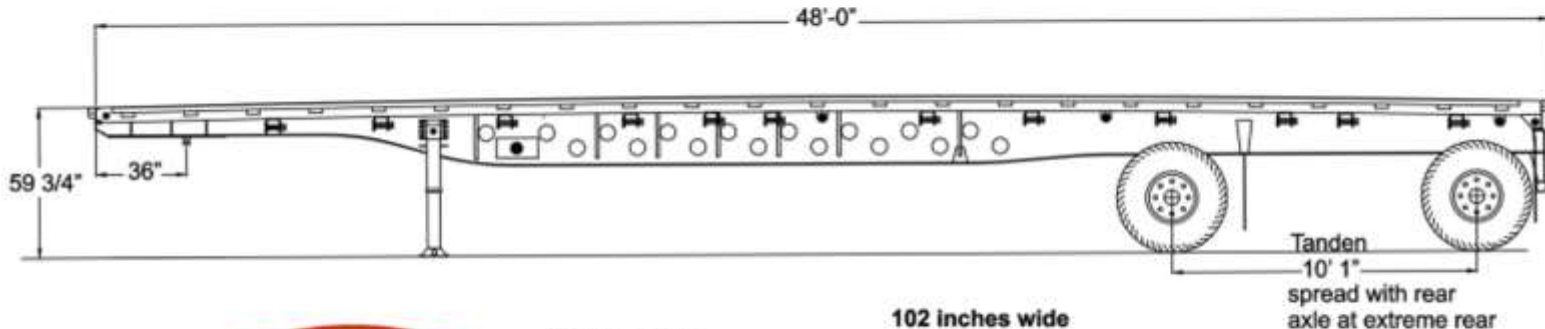

Since 1951

VIKING FLATBEDS

Viking Specialized Trailers Inc.
1730 SW Stallings Dr., Ste 101
Nacogdoches, Texas 75964, USA
Export Sales: sales@dega.com

www.vikingspdtrailers.com

Since 1951

VIKING FLATBEDS

✓ 24" MAIN CENTER BEAM
WELDED ON BOTH SIDES

✓ SEALED BEAM
ELECTRICAL SYSTEM

✓ HEAVY DUTY AIR BRAKES &
SPRING SUSPENSION

Transporter Combo Flat Deck Trailer
Model
VFHC48102

DIMENSIONS

MADE IN
U.S.A.

BRIGHT COOP, INC
(936)564-8378
NACOGDOCHES, TX

✓ 3/8" STEEL FIFTH WHEEL PLATE