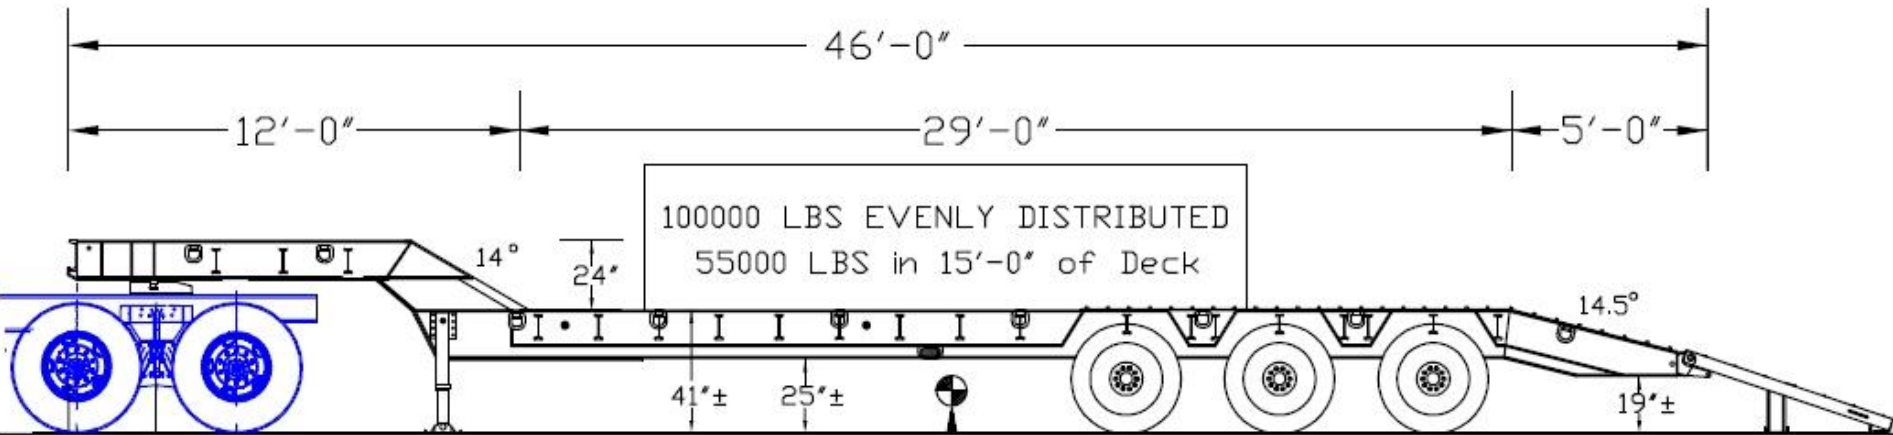

Since 1951

VIKING 50-TON LOWBEDS

✓ 16" MAIN CENTER BEAMS
100K PSI WELDED ON BOTH
SIDES

✓ 1/4" WEB THICKNESS

✓ SUPER HEAVY-DUTY AIR
BRAKES & SPRING
SUSPENSION

✓ 3/8" HD KING PIN PLATE

✓ SEALED BEAM
ELECTRICAL SYSTEM

✓ 8" STEEL I-BEAM ON
20" CENTERS

Viking Specialized Trailers Inc.

1730 SW Stallings Drive, Suite 101

Nacogdoches, Texas 75964 USA

Export Department: sales@dega.com

www.vikingspdtrailers.com